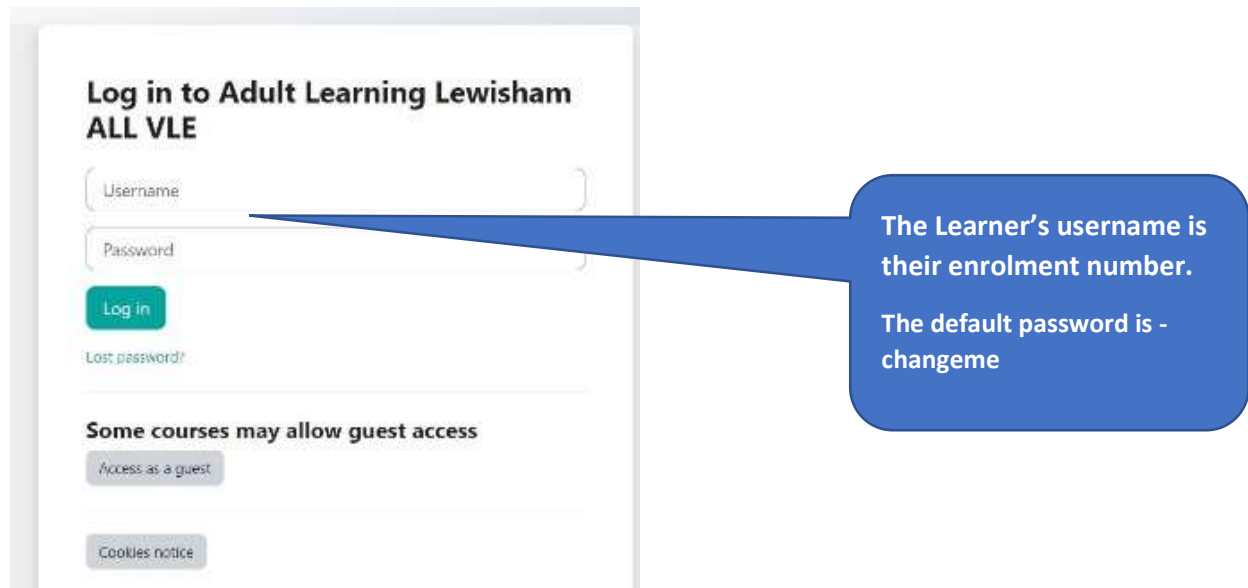

MOODLE LOGIN GUIDE

Go to web page <https://all.lewisham.gov.uk>

Test Test Message

Password has been changed

Continue

Adult Learning Lewisham ALL VLE Site policy agreement

You should read agree to the Site Policy Agreement then click the Yes button