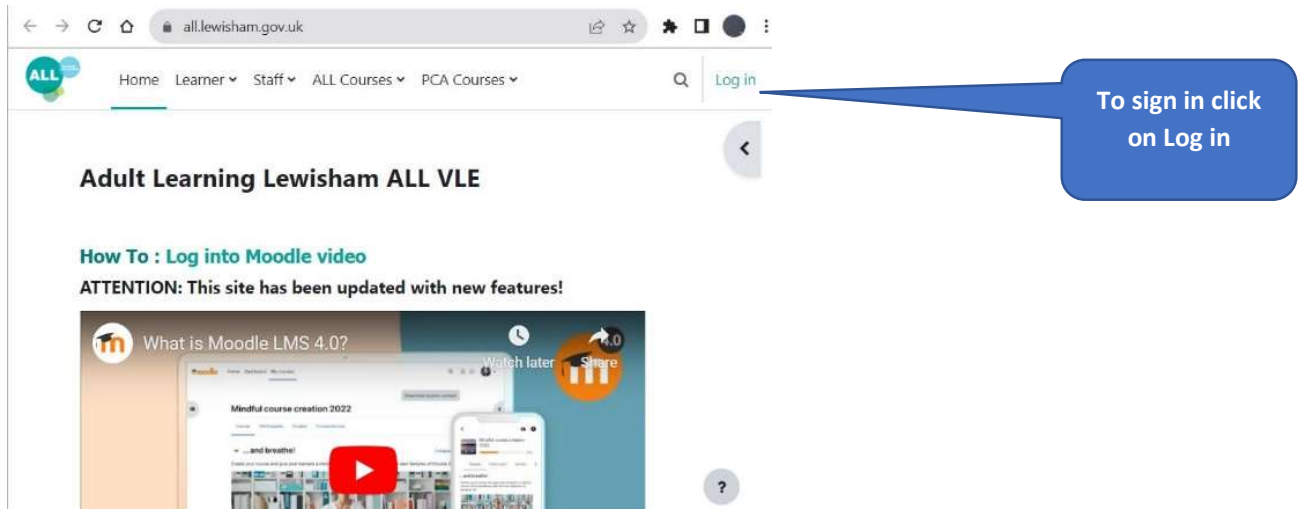

MOODLE LOGIN GUIDE

Go to web page <https://all.lewisham.gov.uk>

Test Test Message

Password has been changed

Continue

Adult Learning Lewisham ALL VLE Site policy agreement

You should read agree to the Site Policy Agreement then click the Yes button