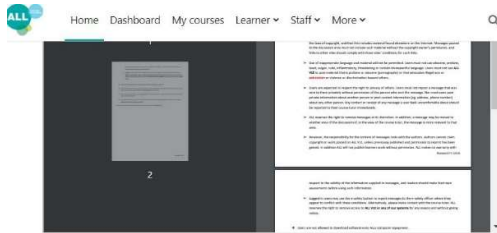

MOODLE LOGIN GUIDE

Go to web page <https://all.lewisham.gov.uk>

Test Test Message

Password has been changed

Continue

Adult Learning Lewisham ALL VLE Site policy agreement

You should read agree to the Site Policy Agreement then click the Yes button