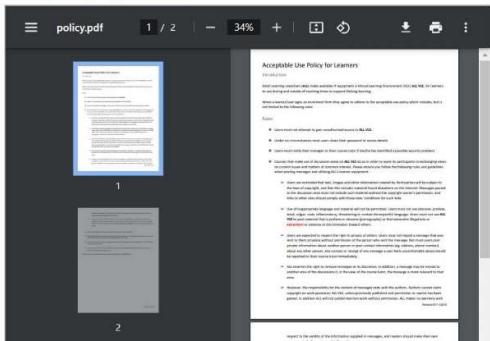

MOODLE LOGIN GUIDE

Go to web page <https://all.lewisham.gov.uk>

Test Test Message

Password has been changed

Continue

Adult Learning Lewisham ALL VLE Site policy agreement

You should read agree to the Site Policy Agreement then click the Yes button